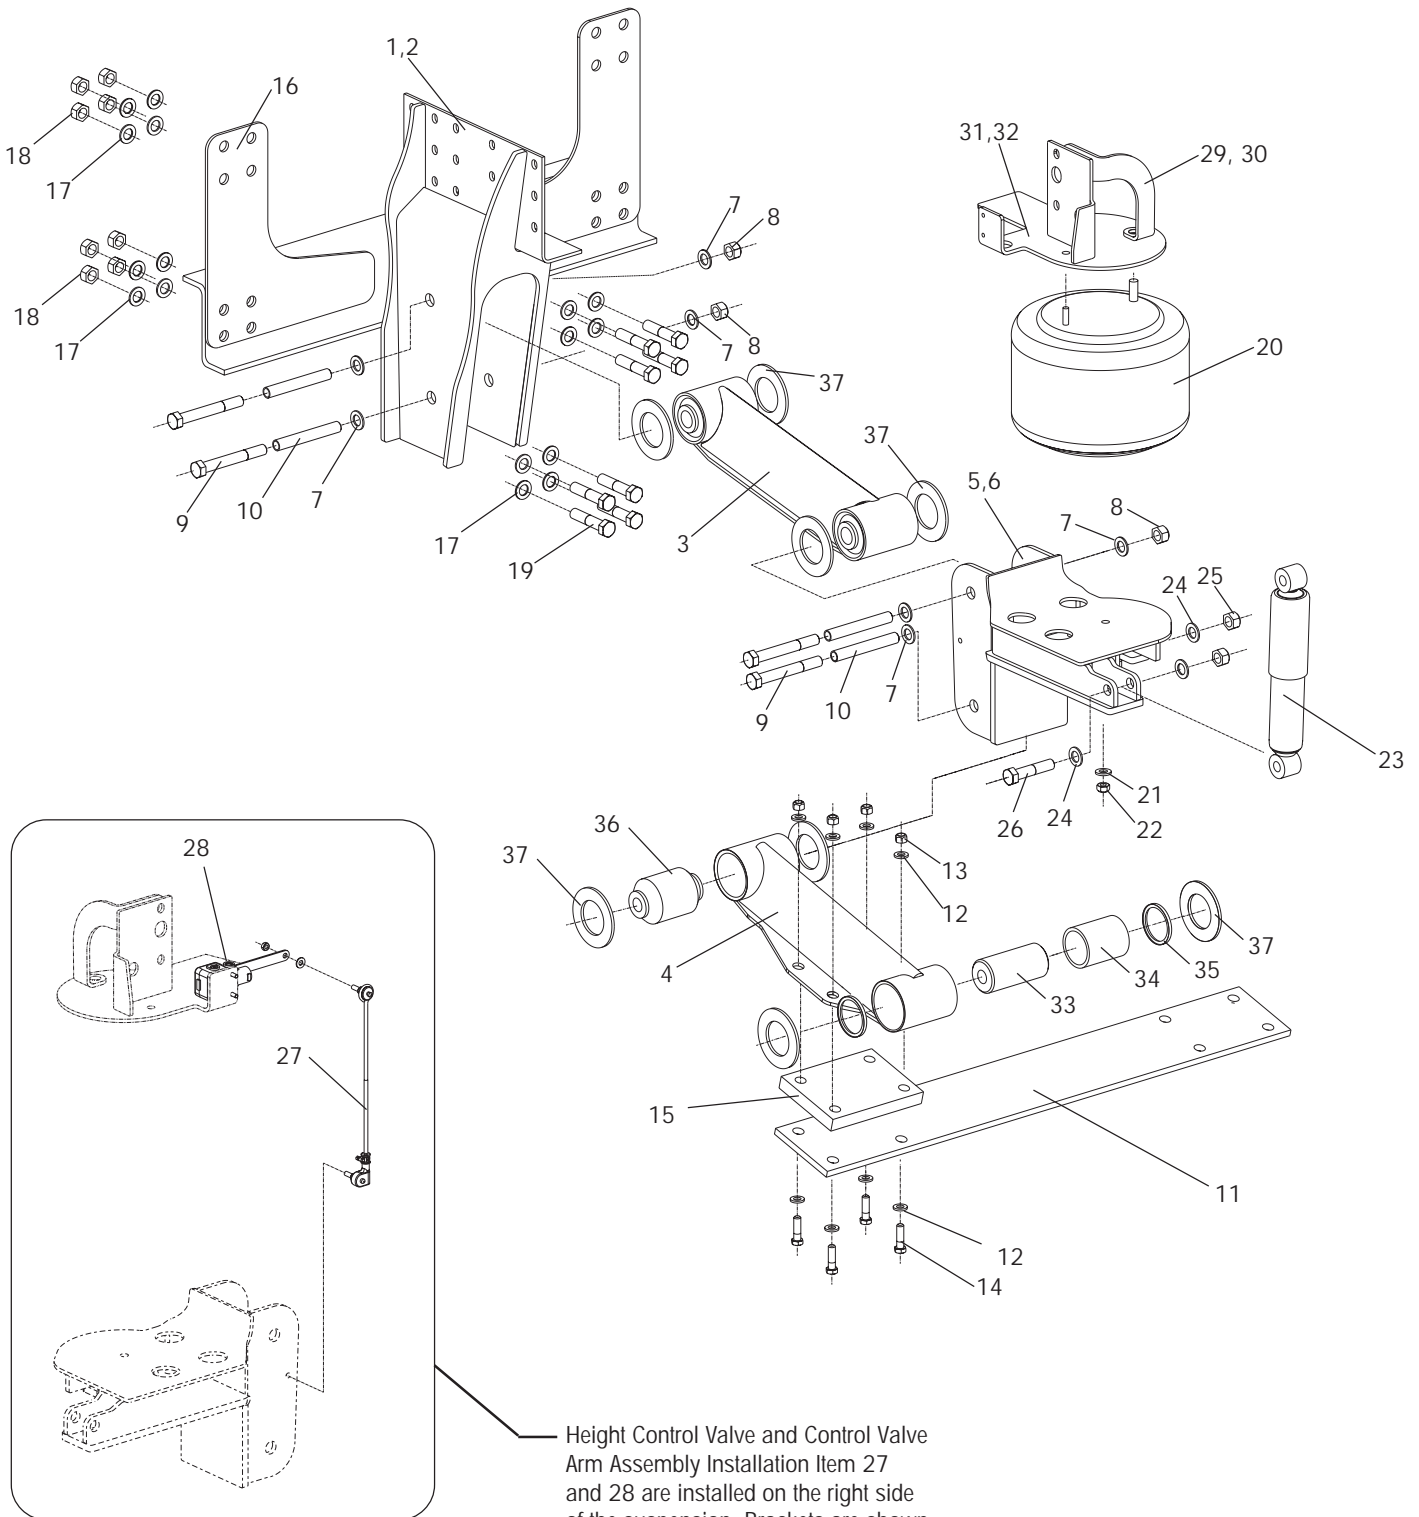

# **PARTS LIST**

HPS ParaSteer

---

---

*For The Road Ahead*

 **HENDRICKSON**

HPS ParaSteer

KEY NO.	PART NO.	DESCRIPTION	NO. REQ.	KEY NO.	PART NO.	DESCRIPTION	NO. REQ.
1	59521-001	Left Frame Hanger	1	16	59450-000	Crossmember	1
2	59521-002	Right Frame Hanger	1		50763-008	Crossmember Fastener Kit (Includes Key Nos 17, 18, 19)	1
3	59536-000	Beam Assembly Upper	2	17	22962-001	3/4" Hardened Flat Washer	32
4	59533-000	Beam Assembly Lower	2	18	49842-000	3/4" 10UNC Locknut	16
5		LH Axle Seat	1	19	50764-011	3/4" 10UNC 2 1/4" Bolt	16
	59509-001	(BlueBird TCRC/CSRE)			49177-007	Air Spring Fastener Kit, (Includes Key Nos. 20, 21, 22) (BlueBird TCRC/CSRE) (BlueBird TCRC/CSFE/HDRE) (BlueBird HDRE)	1
	59491-001	(BlueBird TCRC with Standard Floor/CSFE, HDRE)			49177-008	(BlueBird TSFE/CIFE [Flat Floor])	
	59515-001	(BlueBird TSFE/CIFE, TCRC with Flat Floor)					
	59503-001	(BlueBird HDRE)					
6		RH Axle Seat	1	20	59484-000	Air Spring (BlueBird TCRC/CSRE) (BlueBird TCRC/CSFE/HDRE) (BlueBird HDRE)	2
	59509-002	(BlueBird TCRC/CSRE)			59601-002	(BlueBird TSFE/CIFE [Flat Floor])	
	59491-002	(BlueBird TCRC with Standard Floor/CSFE, HDRE)					
	59515-002	(BlueBird TSFE/CIFE, TCRC with Flat Floor)		21	22962-014	1/2" Hardened Flat Washer	2
	59503-002	(BlueBird HDRE)		22	17700-010	1/2" 13UNC Nylocknut	2
	59568-001	Pivot Bolt Kit, (Includes Key Nos. 7, 8, 9, 10)	1	23	59483-000	Shock Absorber	2
7	22962-002	7/8" Hardened Flat Washer	16		50754-005	Shock Fastener Kit, (Includes Key Nos. 24, 25, 26)	2
8	50106-000	7/8" 9UNC Locknut	8	24	22962-001	3/4" Hardened Flat Washer	2
9	59563-001	7/8" 9UNC 7 1/2" Bolt	8	25	49842-000	3/4" 10UNC Locknut	1
10	59504-000	Plastic Liner	8	26	50764-003	3/4" 10UNC 3 1/2" Bolt	1
11	59485-000	Transverse Leaf	1	27	58994-010	Control Valve Arm Assembly	1
		Transverse Leaf Fastener Kit, (Includes Key Nos. 12,13,14)	1	28	59013-000	Height Control Valve	1
	59565-001	(BlueBird TCRC/CSRE, TSFE/CIFE, HDRE)			59553-000	HPS Air Spring Bracket Kit (Includes Key Nos. 29-32)	
	59565-002	(BlueBird TCRC/CSFE)		29	59479-001	LH Air Spring Reinforcement Bracket	1
	59565-003	(BlueBird HDRE)					
12	22962-001	3/4" Hardened Flat Washer	16	30	59479-002	RH Air Spring Reinforcement Bracket	1
13	49842-000	3/4" 10UNC Locknut	8	31	59482-001	LH Upper Air Spring Hanger	1
14		3/4" 10UNC Bolt	8	32	59482-002	RH Upper Air Spring Hanger	1
	50764-011	2 1/4" (BlueBird TCRC/CSRE, TSFE/CIF, HDRE)			34013-098	HPS Bushing Kit (Includes Key Nos. 33,34,35,36,37)	1
	50764-005	3" (BlueBird TCRC/CSFE)			34013-100	PTFE Bushing Kit (Includes Key Nos. 33, 34, 35, 37)	1
	50764-010	4 1/4" (BlueBird HDRE)		33	59498-001	Inner Metal	2
15	59524-000	Spacer Plate	2	34	59526-001	PTFE Bushing	2
		TCRC/CSFE	4	35	59527-000	Rubber Seal	4
		HDRE		36	59528-001	Rubber Bushing	6
		(No Spacer Plate Needed for TCRC/CSRE, TSFE/CIFE, HDRE)		37	59525-000	Wear Pad	16