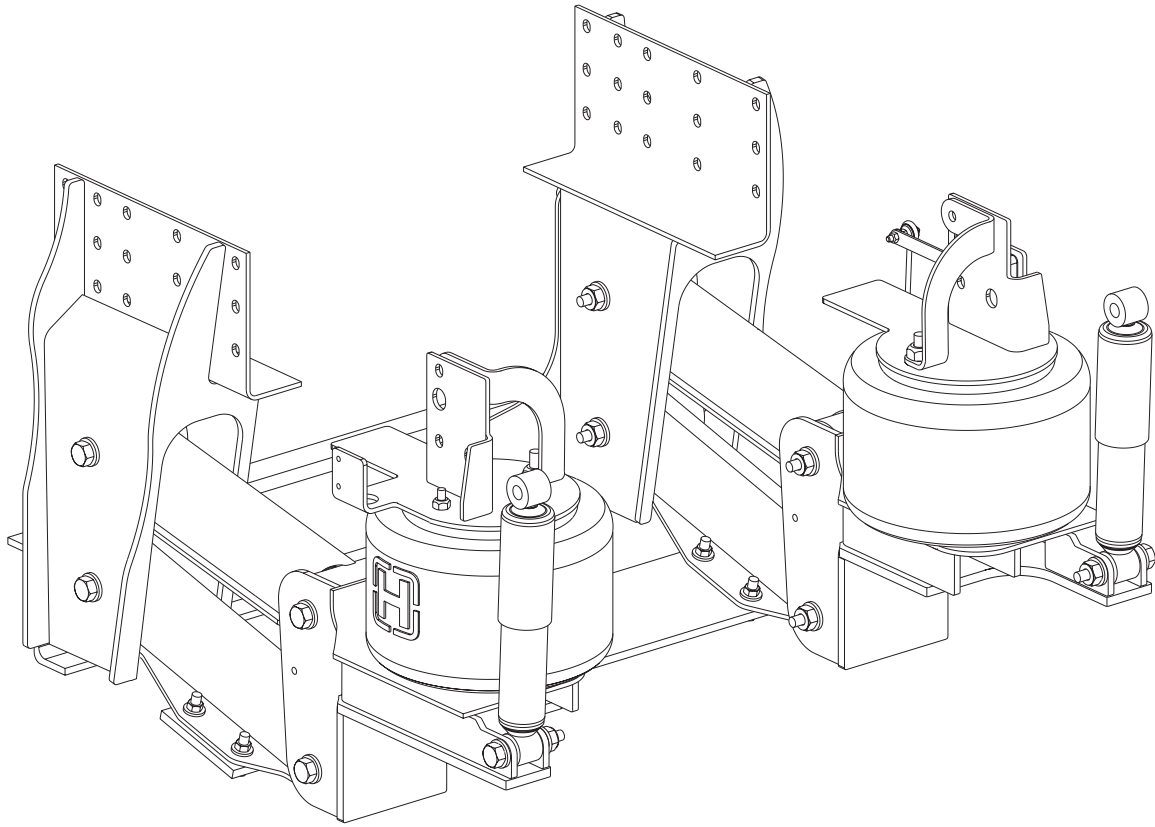

# **PARTS LIST**

HPS ParaSteer

---

---

*For The Road Ahead*

 **HENDRICKSON**

HPS ParaSteer

KEY NO.	PART NO.	DESCRIPTION	NO. REQ.	KEY NO.	PART NO.	DESCRIPTION	NO. REQ.
1	59521-001	Left Frame Hanger	1	16	59450-000	Crossmember	1
2	59521-002	Right Frame Hanger	1		50763-008	Crossmember Fastener Kit (Includes Key Nos 17, 18, 19)	1
3	59536-000	Beam Assembly Upper	2	17	22962-001	3/4" Hardened Flat Washer	32
4	59533-000	Beam Assembly Lower	2	18	49842-000	3/4" 10UNC Locknut	16
5		LH Axle Seat	1	19	50764-011	3/4" 10UNC 2 1/4" Bolt	16
	59509-001	(BlueBird TCRC/CSRE)			49177-007	Air Spring Fastener Kit, (Includes Key Nos. 20, 21, 22) (BlueBird TCRC/CSRE) (BlueBird TCRC/CSFE/HDRE) (BlueBird HDRE)	1
	59491-001	(BlueBird TCRC with Standard Floor/CSFE, HDRE)			49177-008	(BlueBird TSFE/CIFE [Flat Floor])	
	59515-001	(BlueBird TSFE/CIFE, TCRC with Flat Floor)					
	59503-001	(BlueBird HDRE)					
6		RH Axle Seat	1	20	59484-000	Air Spring (BlueBird TCRC/CSRE) (BlueBird TCRC/CSFE/HDRE) (BlueBird HDRE)	2
	59509-002	(BlueBird TCRC/CSRE)			59601-002	(BlueBird TSFE/CIFE [Flat Floor])	
	59491-002	(BlueBird TCRC with Standard Floor/CSFE, HDRE)					
	59515-002	(BlueBird TSFE/CIFE, TCRC with Flat Floor)		21	22962-014	1/2" Hardened Flat Washer	2
	59503-002	(BlueBird HDRE)		22	17700-010	1/2" 13UNC Nylocknut	2
	59568-001	Pivot Bolt Kit, (Includes Key Nos. 7, 8, 9, 10)	1	23	59483-000	Shock Absorber	2
7	22962-002	7/8" Hardened Flat Washer	16		50754-005	Shock Fastener Kit, (Includes Key Nos. 24, 25, 26)	2
8	50106-000	7/8" 9UNC Locknut	8	24	22962-001	3/4" Hardened Flat Washer	2
9	59563-001	7/8" 9UNC 7 1/2" Bolt	8	25	49842-000	3/4" 10UNC Locknut	1
10	59504-000	Plastic Liner	8	26	50764-003	3/4" 10UNC 3 1/2" Bolt	1
11	59485-000	Transverse Leaf	1	27	58994-010	Control Valve Arm Assembly	1
		Transverse Leaf Fastener Kit, (Includes Key Nos. 12,13,14)	1	28	59013-000	Height Control Valve	1
	59565-001	(BlueBird TCRC/CSRE, TSFE/CIFE, HDRE)			59553-000	HPS Air Spring Bracket Kit (Includes Key Nos. 29-32)	
	59565-002	(BlueBird TCRC/CSFE)		29	59479-001	LH Air Spring Reinforcement Bracket	1
	59565-003	(BlueBird HDRE)					
12	22962-001	3/4" Hardened Flat Washer	16	30	59479-002	RH Air Spring Reinforcement Bracket	1
13	49842-000	3/4" 10UNC Locknut	8	31	59482-001	LH Upper Air Spring Hanger	1
14		3/4" 10UNC Bolt	8	32	59482-002	RH Upper Air Spring Hanger	1
	50764-011	2 1/4" (BlueBird TCRC/CSRE, TSFE/CIF, HDRE)			34013-098	HPS Bushing Kit (Includes Key Nos. 33,34,35,36,37)	1
	50764-005	3" (BlueBird TCRC/CSFE)			34013-100	PTFE Bushing Kit (Includes Key Nos. 33, 34, 35, 37)	1
	50764-010	4 1/4" (BlueBird HDRE)		33	59498-001	Inner Metal	2
15	59524-000	Spacer Plate	2	34	59526-001	PTFE Bushing	2
		TCRC/CSFE	4	35	59527-000	Rubber Seal	4
		HDRE		36	59528-001	Rubber Bushing	6
		(No Spacer Plate Needed for TCRC/CSRE, TSFE/CIFE, HDRE)		37	59525-000	Wear Pad	16